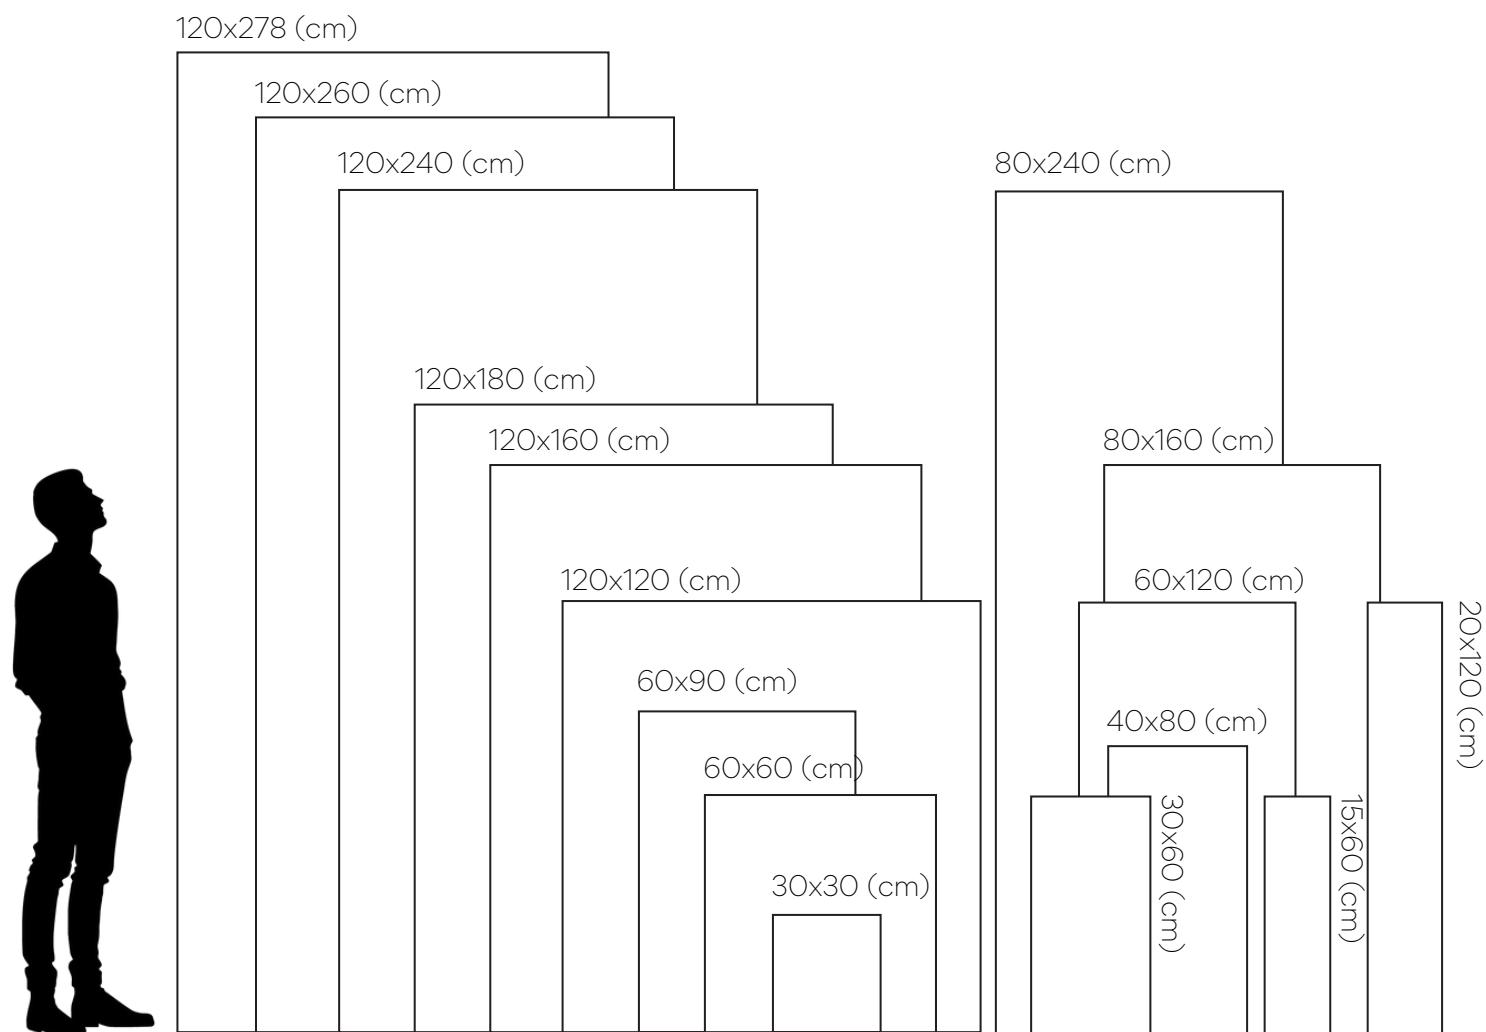

ROMOSO CERAMICA
DESIGN WITHOUT LIMITS

TRAVERTINE COLLECTION

SIZE INDEX

From large-format tiles that create seamless, expansive surfaces to smaller, intricate pieces perfect for detailed accents, our collection ensures versatility for any space. Whether you're looking to make a bold statement or add subtle elegance, we have the perfect size to bring your vision to life.

I-STONE
BEIGE

I-stone Beige

Size	Thickness	Finish
60x120 (cm)	+ 20mm	R11 Surface

TRAVERTINO
EARTH

Travertino Earth

Size	Thickness	Finish
60x120 (cm)	+ 20mm	R11 Surface

TRAVERTINE
TAJ WHITE

Travertine Taj White

MARINA TRAVERTINO BEIGE

*Additional tile faces are available for the design shown here.

Marina Travertino Beige

Size	Thickness	Finish
120x240 (cm)	+ 9mm	Polished
160x320 (cm)	+ 6mm	Matt
160x320 (cm)	+ 12mm	Polished

TRAVERTINO NOBILE

IVORY

GREIGE

BEIGE

Travertino Nobile

Size	Thickness	Finish	Natural
120x278 (cm)	+ 6.5mm	Structure	Natural
120x120 (cm)	+ 6.5-9mm	Structure	Natural
60x120 (cm)	+ 6.5-9mm	Structure	Natural
80x160 (cm)	+ 6.5-20mm	Structure	